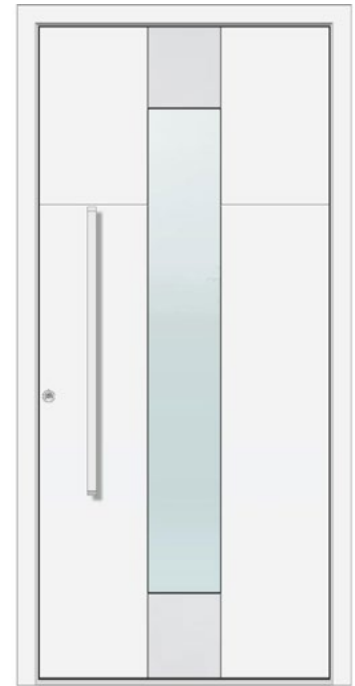

AK 512

$U_D = 0.94 \text{ W/m}^2\text{K}$
Colour: RAL 9016 FS
Handle: ZAE-709
Glazing: MS komplett Folie