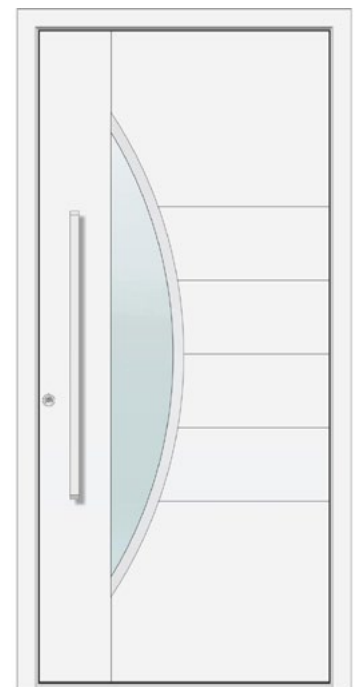

AK 520

$U_D = 0.92 \text{ W/m}^2\text{K}$
Colour: RAL 9016 FS
Handle: ZAE-709
Glazing: MS komplett Folie