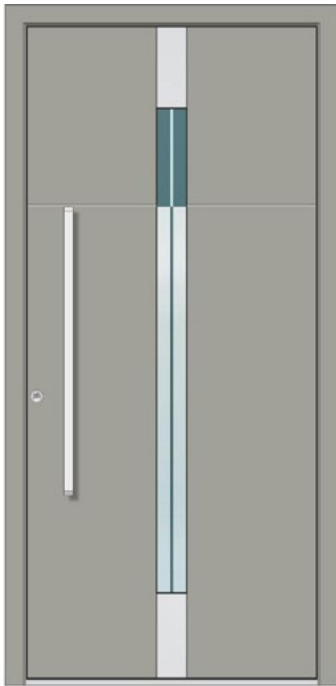

AK 509

$U_D = 0.91 \text{ W/m}^2\text{K}$
Colour: RAL 7030 FS
Handle: ZAE-709
Glazing: MS 6189