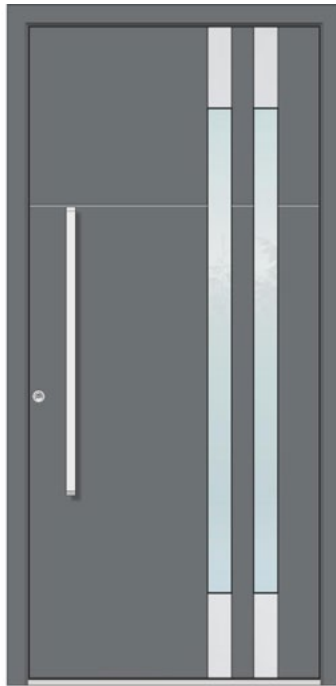

AK 511

$U_D = 0.94 \text{ W/m}^2\text{K}$
Colour: 70 784 FS
Handle: ZAE-709
Glazing: MS 6289