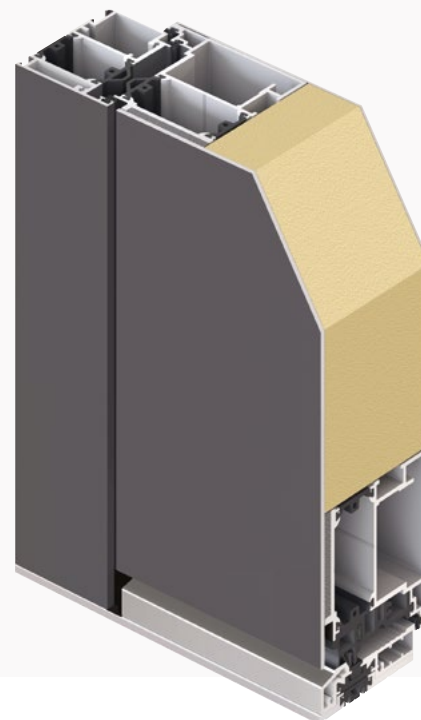

Premium Doors

SPECIAL OFFER

The offer is valid until 30 September 2026.

Standard Door Equipment

System	Schüco AT 95
Leaf	with flush-mounted design on both sides
Gaskets	3× black EPDM
Mounting holes	Ø 6.5 mm / 4× left, 4× right, 2× top

Maximum door size
1100 x 2250 mm

Opening direction
inward

5-point hook lock

Exterior escutcheon made of stainless steel

Static base profile

Stainless steel pull handle 950 mm ZAE-709 (standard depending on model)

Interior handle made of stainless steel ZIE 71

Pull handle 950 mm ZAE-209 in door colour or black (optional instead of ZAE-709)

Profile cylinder K 20 with emergency and anti-blocking function, including 6 keys

Recessed pull handle 1600 mm GM 216 (available only for models AK 503 and AK 507) in black or door colour

Maintenance kit with care instructions

Roller hinges in EV1 or door colour

AK 501

$U_D = 0.84 \text{ W/m}^2\text{K}$
 Colour: 70 784 FS
 Handle: ZAE-709